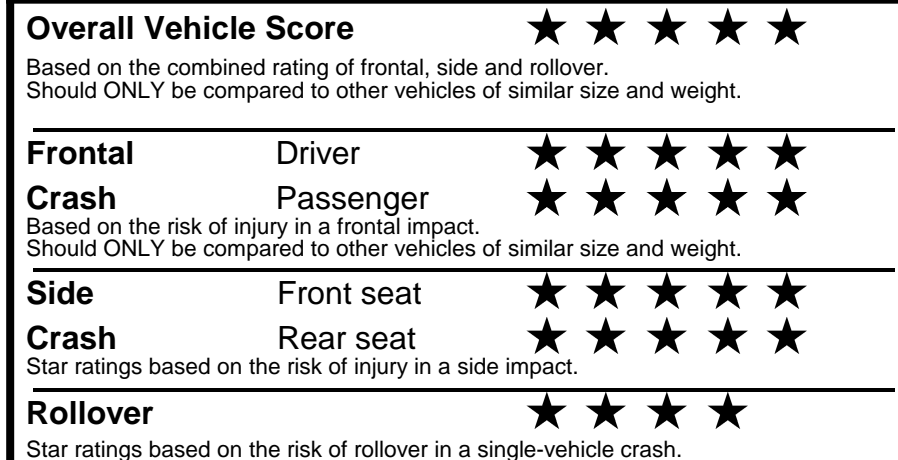

fueleconomy.gov

Calculate personalized estimates and compare vehicles

GOVERNMENT 5-STAR SAFETY RATINGS

Star ratings range from 1 to 5 stars (★★★★★) with 5 being the highest.
 Source: National Highway Traffic Safety Administration (NHTSA).
www.safercar.gov or 1-888-327-4236