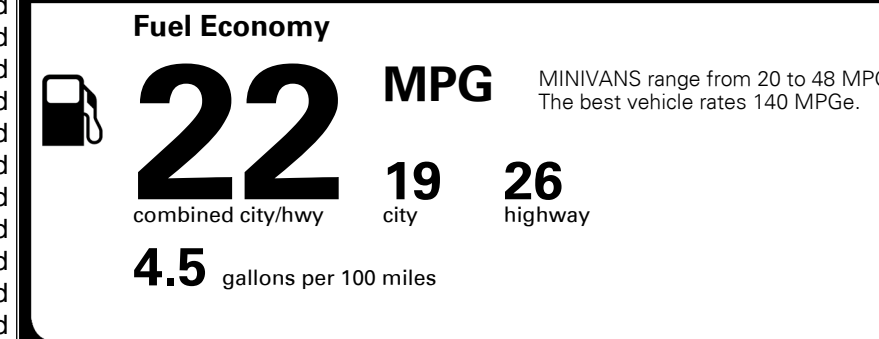

\$495.00
 \$350.00

MSRP INCLUDING OPTIONS

\$ 42,745.00

INLAND FREIGHT AND HANDLING

\$ 1,365.00

TOTAL MANUFACTURER'S SUGGESTED RETAIL PRICE ▶

\$ 44,110.00

TOTAL ADDITIONAL WEIGHT: 1.1

EPA DOT Fuel Economy and Environment

Gasoline Vehicle

You spend \$2,500 more in fuel costs over 5 years compared to the average new vehicle.

Annual fuel cost \$2,450

Actual results will vary for many reasons, including driving conditions and how you drive and maintain your vehicle. The average new vehicle gets 28 MPG and costs \$9,750 to fuel over 5 years. Cost estimates are based on 15,000 miles per year at \$ 3.60 per gallon. MPGe is miles per gasoline gallon equivalent. Vehicle emissions are a significant cause of climate change and smog.