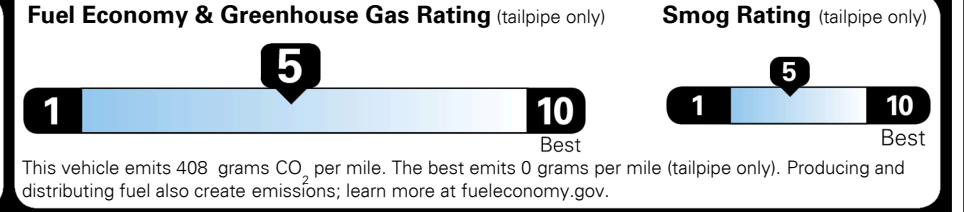

Actual results will vary for many reasons, including driving conditions and how you drive and maintain your vehicle. The average new vehicle gets 28 MPG and costs $9,750 to fuel over 5 years. Cost estimates are based on 15,000 miles per year at $ 3.60 per gallon. MPGe is miles per gasoline gallon equivalent. Vehicle emissions are a significant cause of climate change and smog.

fueleconomy.gov
Calculate personalized estimates and compare vehicles

Smartphone QR Code

GOVERNMENT 5-STAR SAFETY RATINGS

Overall Vehicle Score	Not Rated	
Based on the combined rating of frontal, side and rollover. Should ONLY be compared to other vehicles of similar size and weight.		
Frontal Crash	Driver Passenger	Not Rated
Based on the risk of injury in a frontal impact. Should ONLY be compared to other vehicles of similar size and weight.		
Side Crash	Front seat	★ ★ ★ ★ ★
Rear seat		★ ★ ★ ★ ★
Star ratings based on the risk of injury in a side impact.		
Rollover		★ ★ ★ ★ ★
Star ratings based on the risk of rollover in a single-vehicle crash.		

Star ratings range from 1 to 5 stars (★★★★★) with 5 being the highest.
Source: National Highway Traffic Safety Administration (NHTSA).
www.safercar.gov or 1-888-327-4236

Manufacturer's suggested retail price includes Manufacturer's recommended pre-delivery service. License and title fees, state and local taxes and other dealer installed options and accessories are not included in the manufacturer's suggested retail price.

PARTS CONTENT INFORMATION

FOR VEHICLES IN THIS CAR LINE U.S./CANADIAN PARTS CONTENT: 1 %

MAJOR SOURCES OF FOREIGN PARTS: KOREA: 95%

NOTE: PARTS CONTENT DOES NOT INCLUDE FINAL ASSEMBLY, DISTRIBUTION, OR OTHER NON-PARTS COSTS.

FOR THIS VEHICLE FINAL ASSEMBLY POINT: GWANGMYEONG, KOREA

COUNTRY OF ORIGIN ENGINE (MOTOR): KOREA

TRANSMISSION: KOREA