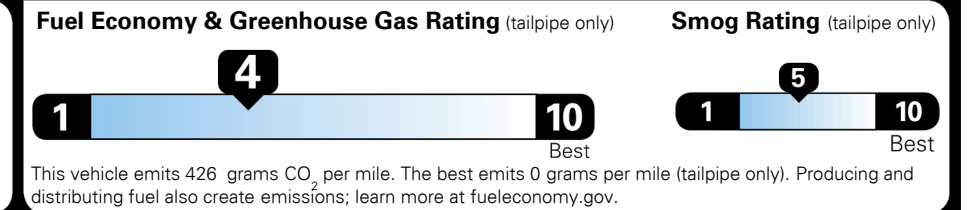

Actual results will vary for many reasons, including driving conditions and how you drive and maintain your vehicle. The average new vehicle gets 28 MPG and costs $9,500 to fuel over 5 years. Cost estimates are based on 15,000 miles per year at $ 3.50 per gallon. MPGe is miles per gasoline gallon equivalent. Vehicle emissions are a significant cause of climate change and smog.

fueleconomy.gov

Calculate personalized estimates and compare vehicles

GOVERNMENT 5-STAR SAFETY RATINGS

Overall Vehicle Score Not Rated

Based on the combined rating of frontal, side and rollover. Should ONLY be compared to other vehicles of similar size and weight.

Frontal	Driver	Not Rated
Crash	Passenger	Not Rated

Based on the risk of injury in a frontal impact. Should ONLY be compared to other vehicles of similar size and weight.

Side	Front seat	Not Rated
Crash	Rear seat	Not Rated

Star ratings based on the risk of injury in a side impact.

Rollover Not Rated

Star ratings based on the risk of rollover in a single-vehicle crash.

Star ratings range from 1 to 5 stars (★★★★★) with 5 being the highest.

Source: National Highway Traffic Safety Administration (NHTSA).

www.safercar.gov or 1-888-327-4236

Manufacturer's suggested retail price includes Manufacturer's recommended pre-delivery service. License and title fees, state and local taxes and other dealer installed options and accessories are not included in the manufacturer's suggested retail price.

PARTS CONTENT INFORMATION

FOR VEHICLES IN THIS CAR LINE U.S./CANADIAN PARTS CONTENT: 2 %

MAJOR SOURCES OF FOREIGN PARTS: KOREA: 95%

NOTE: PARTS CONTENT DOES NOT INCLUDE FINAL ASSEMBLY, DISTRIBUTION, OR OTHER NON-PARTS COSTS.

FOR THIS VEHICLE FINAL ASSEMBLY POINT: GWANGMYEONG, KOREA

COUNTRY OF ORIGIN

ENGINE (MOTOR): KOREA

TRANSMISSION: KOREA