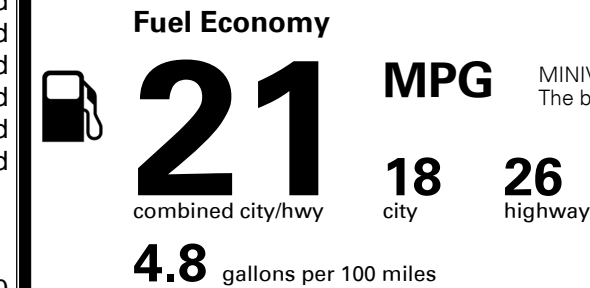

EPA DOT Fuel Economy and Environment

Gasoline Vehicle

MINIVANS range from 20 to 48 MPG. The best vehicle rates 140 MPGe.

You spend $3,000 more in fuel costs over 5 years compared to the average new vehicle.

Annual fuel cost $2,500