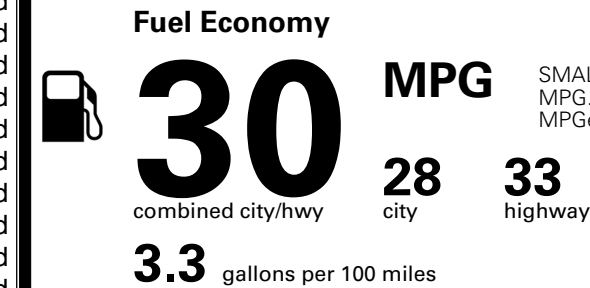

INLAND FREIGHT AND HANDLING

\$ 1,495.00

TOTAL MANUFACTURER'S SUGGESTED RETAIL PRICE ▶

\$ 27,885.00

*Additional terms and conditions apply.

**Kia Connect may be currently unavailable for some Model Year 2022 and newer vehicles sold or purchased in Massachusetts; please see owners.kia.com for more information.

TOTAL ADDITIONAL WEIGHT:

EPA DOT Fuel Economy and Environment

Gasoline Vehicle

SMALL SUVs range from 14 to 138 MPG. The best vehicle rates 146 MPGe.

You save \$250
 in fuel costs over 5 years compared to the average new vehicle.