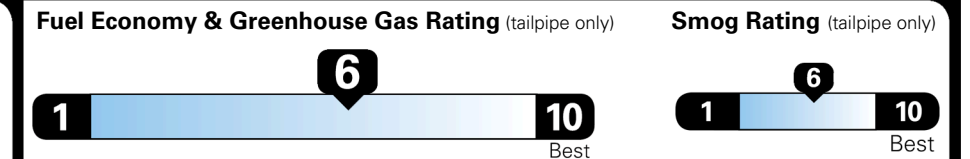

This vehicle emits 298 grams CO₂ per mile. The best emits 0 grams per mile (tailpipe only). Producing and distributing fuel also create emissions; learn more at fueleconomy.gov.

Actual results will vary for many reasons, including driving conditions and how you drive and maintain your vehicle. The average new vehicle gets 29 MPG and costs $8,000 to fuel over 5 years. Cost estimates are based on 15,000 miles per year at $ 3.10 per gallon. MPGe is miles per gasoline gallon equivalent. Vehicle emissions are a significant cause of climate change and smog.

fueleconomy.gov

Calculate personalized estimates and compare vehicles

GOVERNMENT 5-STAR SAFETY RATINGS

Overall Vehicle Score Not Rated

Based on the combined rating of frontal, side and rollover. Should ONLY be compared to other vehicles of similar size and weight.

Frontal	Driver	Not Rated
Crash	Passenger	Not Rated

Based on the risk of injury in a frontal impact. Should ONLY be compared to other vehicles of similar size and weight.

Side	Front seat	Not Rated
Crash	Rear seat	Not Rated

Star ratings based on the risk of injury in a side impact.

Rollover Not Rated

Star ratings based on the risk of rollover in a single-vehicle crash.

Star ratings range from 1 to 5 stars (★★★★★) with 5 being the highest.

Source: National Highway Traffic Safety Administration (NHTSA).

www.safercar.gov or 1-888-327-4236

Manufacturer's suggested retail price includes Manufacturer's recommended pre-delivery service. License and title fees, state and local taxes and other dealer installed options and accessories are not included in the manufacturer's suggested retail price.

PARTS CONTENT INFORMATION

FOR VEHICLES IN THIS CAR LINE U.S./CANADIAN PARTS CONTENT: 0 %

MAJOR SOURCES OF FOREIGN PARTS: KOREA: 90%

NOTE: PARTS CONTENT DOES NOT INCLUDE FINAL ASSEMBLY, DISTRIBUTION, OR OTHER NON-PARTS COSTS.

FOR THIS VEHICLE FINAL ASSEMBLY POINT: GWANGJU, KOREA

COUNTRY OF ORIGIN

ENGINE (MOTOR): KOREA

TRANSMISSION: KOREA