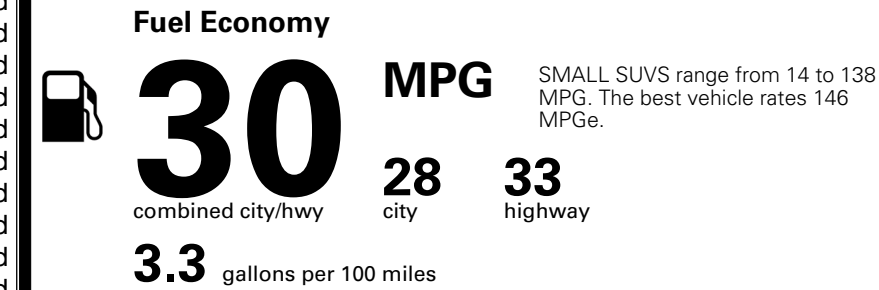

WARRANTY

10 Year/100,000 Mile Limited Powertrain Warranty
5 Year/60,000 Mile Limited Basic Warranty
5 Year/60,000 Mile Roadside Assistance

MANUFACTURER'S SUGGESTED RETAIL PRICE ▶

$ 26,390.00

COMPARE S FWD FEATURES

Added to/in place of standard LX FWD features

- 18" Alloy Wheels
- Heated Outside Mirrors
- Gloss Black Exterior Trim Accents
- Automatic Pop-Out Outside Door Handles
- Blind-Spot Collision-Avoidance Assist
- Rear Cross-Traffic Collision-Avoidance Assist
- Safe Exit Warning
- Power Driver's Seat w/ Power Lumbar
- Wireless Phone Charger

Included
Included
Included
Included
Included
Included
Included
Included
Included

ADDITIONAL INSTALLED EQUIPMENT:
(In addition to or in place of standard features)

MSRP INCLUDING OPTIONS

$ 26,390.00

INLAND FREIGHT AND HANDLING

$ 1,495.00

TOTAL MANUFACTURER'S SUGGESTED RETAIL PRICE ▶

$ 27,885.00

*Additional terms and conditions apply.

**Kia Connect may be currently unavailable for some Model Year 2022 and newer vehicles sold or purchased in Massachusetts; please see owners.kia.com for more information.

NOTE: When you purchase this vehicle, Kia America, Inc. collects personal information you provide to the dealership. For information on our collection and use of personal information and your rights, please see our Privacy Policy on www.kia.com.

TOTAL ADDITIONAL WEIGHT:

EPA DOT Fuel Economy and Environment

Gasoline Vehicle

You save $250
in fuel costs over 5 years compared to the average new vehicle.

Annual fuel cost $1,550