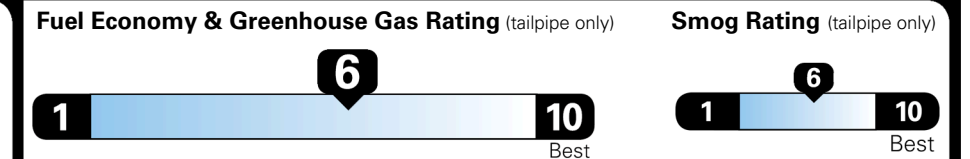

TOTAL ADDITIONAL WEIGHT:

EPA DOT Fuel Economy and Environment

Gasoline Vehicle

You save \$250
 in fuel costs over 5 years compared to the average new vehicle.

Annual fuel cost \$1,550

Actual results will vary for many reasons, including driving conditions and how you drive and maintain your vehicle. The average new vehicle gets 29 MPG and costs \$8,000 to fuel over 5 years. Cost estimates are based on 15,000 miles per year at \$ 3.10 per gallon. MPGe is miles per gasoline gallon equivalent. Vehicle emissions are a significant cause of climate change and smog.