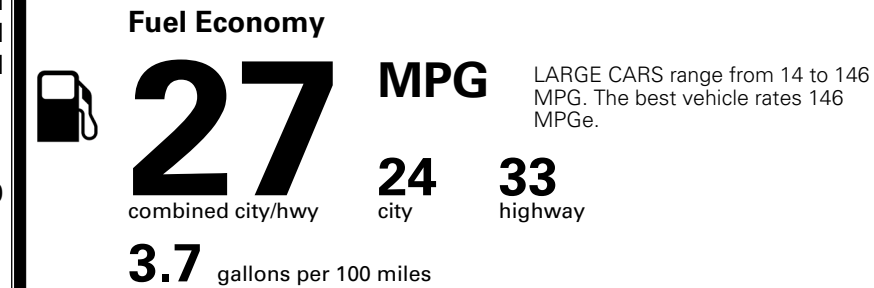

TOTAL MANUFACTURER'S SUGGESTED RETAIL PRICE ▶

\$ 33,735.00

TOTAL ADDITIONAL WEIGHT: 7.3

EPA DOT Fuel Economy and Environment

Gasoline Vehicle

You spend
\$750
 more in fuel costs
 over 5 years
 compared to the
 average new vehicle.

Annual fuel cost
\$1,850

Fuel Economy & Greenhouse Gas Rating (tailpipe only) Smog Rating (tailpipe only)

This vehicle emits 329 grams CO₂ per mile. The best emits 0 grams per mile (tailpipe only). Producing and distributing fuel also create emissions; learn more at fueleconomy.gov.