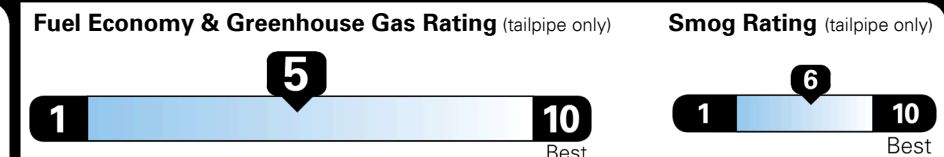

This vehicle emits 329 grams CO₂ per mile. The best emits 0 grams per mile (tailpipe only). Producing and distributing fuel also create emissions; learn more at fueleconomy.gov.

Actual results will vary for many reasons, including driving conditions and how you drive and maintain your vehicle. The average new vehicle gets 28 MPG and costs $9,500 to fuel over 5 years. Cost estimates are based on 15,000 miles per year at $ 3.50 per gallon. MPGe is miles per gasoline gallon equivalent. Vehicle emissions are a significant cause of climate change and smog.

fueleconomy.gov

Calculate personalized estimates and compare vehicles

GOVERNMENT 5-STAR SAFETY RATINGS

Overall Vehicle Score ★ ★ ★ ★ ★

Based on the combined rating of frontal, side and rollover. Should ONLY be compared to other vehicles of similar size and weight.

Frontal Driver ★ ★ ★ ★ ★

Crash Passenger ★ ★ ★ ★ ★

Based on the risk of injury in a frontal impact. Should ONLY be compared to other vehicles of similar size and weight.

Side Front seat ★ ★ ★ ★ ★

Crash Rear seat ★ ★ ★ ★ ★

Star ratings based on the risk of injury in a side impact.

Rollover ★ ★ ★ ★ ★

Star ratings based on the risk of rollover in a single-vehicle crash.

Star ratings range from 1 to 5 stars (★★★★★) with 5 being the highest.

Source: National Highway Traffic Safety Administration (NHTSA).

www.safercar.gov or 1-888-327-4236

Manufacturer's suggested retail price includes Manufacturer's recommended pre-delivery service. License and title fees, state and local taxes and other dealer installed options and accessories are not included in the manufacturer's suggested retail price.

PARTS CONTENT INFORMATION

FOR VEHICLES IN THIS CAR LINE U.S./CANADIAN PARTS CONTENT: 0 %

MAJOR SOURCES OF FOREIGN PARTS: KOREA: 95%

NOTE: PARTS CONTENT DOES NOT INCLUDE FINAL ASSEMBLY, DISTRIBUTION, OR OTHER NON-PARTS COSTS.

FOR THIS VEHICLE FINAL ASSEMBLY POINT: HWASUNG, KOREA

COUNTRY OF ORIGIN

ENGINE (MOTOR): KOREA

TRANSMISSION: KOREA