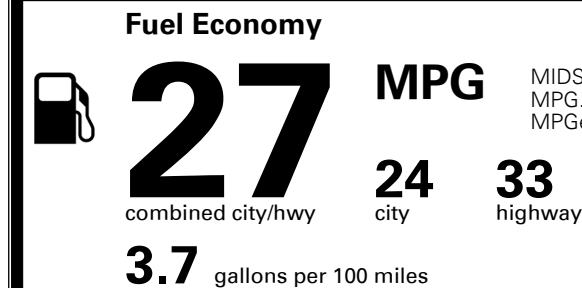

EPA DOT Fuel Economy and Environment

Gasoline Vehicle

MIDSIZE CARS range from 15 to 137 MPG. The best vehicle rates 140 MPGe.

You spend $250 more in fuel costs over 5 years compared to the average new vehicle.

Annual fuel cost $1,950