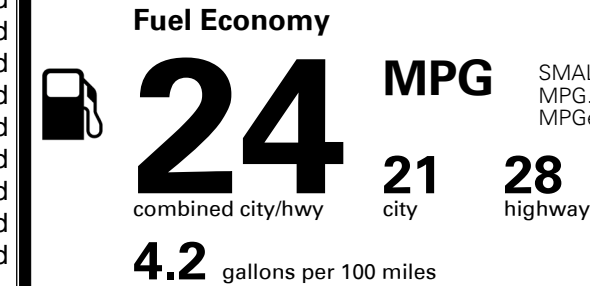

\$ 40,000.00

INLAND FREIGHT AND HANDLING

\$ 1,175.00

TOTAL MANUFACTURER'S SUGGESTED RETAIL PRICE ▶

\$ 41,175.00

TOTAL ADDITIONAL WEIGHT: 6.6

EPA DOT Fuel Economy and Environment

Gasoline Vehicle

SMALL SUVs range from 16 to 120 MPG. The best vehicle rates 141 MPGe.

You spend \$1,000 more in fuel costs over 5 years compared to the average new vehicle.

Annual fuel cost \$1,700

This vehicle emits 375 grams CO₂ per mile. The best emits 0 grams per mile (tailpipe only). Producing and distributing fuel also create emissions; learn more at fueleconomy.gov.