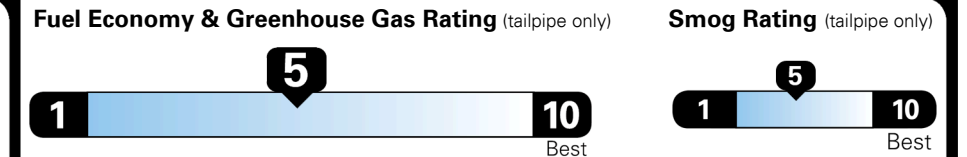

\$ 40,000.00

INLAND FREIGHT AND HANDLING

\$ 1,175.00

TOTAL MANUFACTURER'S SUGGESTED RETAIL PRICE ▶

\$ 41,175.00

TOTAL ADDITIONAL WEIGHT: 6.6

EPA DOT Fuel Economy and Environment

Gasoline Vehicle

SMALL SUVs range from 16 to 120 MPG. The best vehicle rates 141 MPGe.

You spend \$1,000 more in fuel costs over 5 years compared to the average new vehicle.

Annual fuel cost \$1,700

This vehicle emits 375 grams CO₂ per mile. The best emits 0 grams per mile (tailpipe only). Producing and distributing fuel also create emissions; learn more at fueleconomy.gov.