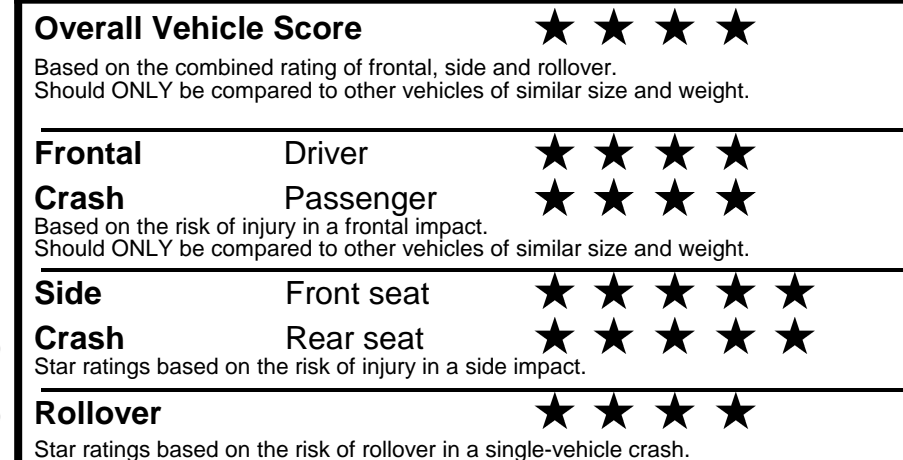

GOVERNMENT 5-STAR SAFETY RATINGS

Star ratings range from 1 to 5 stars (★★★★★) with 5 being the highest. Source: National Highway Traffic Safety Administration (NHTSA). www.safercar.gov or 1-888-327-4236

Manufacturer's suggested retail price includes Manufacturer's recommended pre-delivery service. License and title fees, state and local taxes and other dealer installed options and accessories are not included in the manufacturer's suggested retail price.

PARTS CONTENT INFORMATION

FOR VEHICLES IN THIS CAR LINE U.S./CANADIAN PARTS CONTENT: 50 %

MAJOR SOURCES OF FOREIGN PARTS: KOREA: 35%

NOTE: PARTS CONTENT DOES NOT INCLUDE FINAL ASSEMBLY, DISTRIBUTION, OR OTHER NON-PARTS COSTS.

FOR THIS VEHICLE FINAL ASSEMBLY POINT: WEST POINT, GA, USA

COUNTRY OF ORIGIN ENGINE (MOTOR): USA
TRANSMISSION: KOREA