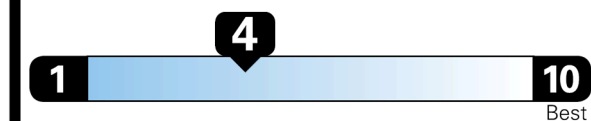

2027 TELLURIDE X-PRO SX-PRESTIGE AWD

MODEL/OPT.CODE: JAC44B5 / 12
EXTERIOR COLOR: EBONY BLACK
INTERIOR COLOR: BLACK
VEHICLE ID NUMBER: 5XYPLES15VG030136
PORT OF ENTRY: WEST POINT

Sold To: KY018
Kia of Lexington
3120 LEXINGTON ROAD
NICHOLASVILLE KY 40356

Ship To: KY018

STANDARD FEATURES

STANDARD SX-PRESTIGE AWD FEATURES

MECHANICAL
2.5L Turbo Engine; 274hp & 311 lb-ft Torque
8-Speed Automatic Transmission
All-Wheel Drive w/ Terrain Mode
Self-Leveling Rear Suspension

ADVANCED DRIVER-ASSISTANCE SYSTEMS

Forward Collision-Avoidance Assist 2
Blind-Spot Collision-Avoidance Assist
Rear Cross-Traffic Collision-Avoidance Assist
Lane Keeping Assist & Lane Following Assist 2
Safe Exit Assist & Highway Driving Assist 2
Parking Distance Warning - Forward / Reverse / Side
Parking Collision-Avoidance Assist - Reverse
Surround View Monitor & Blind-Spot View Monitor
Remote Smart Parking Assist
Navigation-Based Smart Cruise Control-Curve

SAFETY

Dual Front Advanced Airbags & Driver's Knee Airbag
Dual Front and Rear Seat-Mounted Side Airbags
Front Center & Full-Length Curtain Airbags

INTERIOR, COMFORT & CONVENIENCE

Dual 12.3" Screen Panoramic Display w/ Navigation
Head-Up Display and Ergo Motion Driver's Seat
Kia Connect w/Comp 3-Yr Ultimate.* Where Available**
SIRIUSXM® w/Free 3-Mo. Subscription*
Meridian Premium Audio System
Digital Rear View Mirror & 115V Inverter Outlet
Dual Wireless Phone Charger & HomeLink™ Garage Opener
SynTex & SynTex Suede Seating Material
Heated & Ventilated Power Adjustable Front Seats
Heated & Ventilated 2nd Row Captain's Chairs (2 Seats)
Power Tilt & Telescopic Heated Steering Wheel w/ Memory
Engineered Wood Interior Accents

EXTERIOR