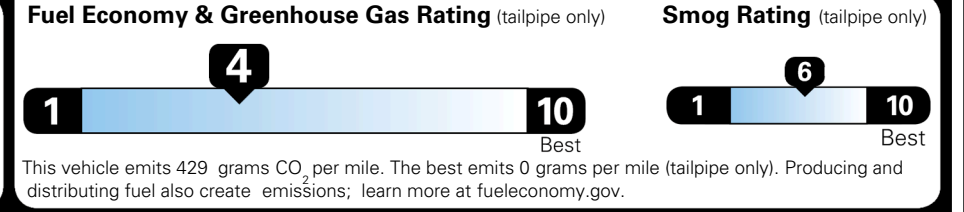

\$ 1,545.00

\$ 49,805.00

EPA DOT Fuel Economy and Environment

Gasoline Vehicle

You spend \$3,500 more in fuel costs over 5 years compared to the average new vehicle.

Annual fuel cost \$2,300

Actual results will vary for many reasons, including driving conditions and how you drive and maintain your vehicle. The average new vehicle gets 29 MPG and costs \$8,000 to fuel over 5 years. Cost estimates are based on 15,000 miles per year at \$ 3.10 per gallon. MPGe is miles per gasoline gallon equivalent. Vehicle emissions are a significant cause of climate change and smog.