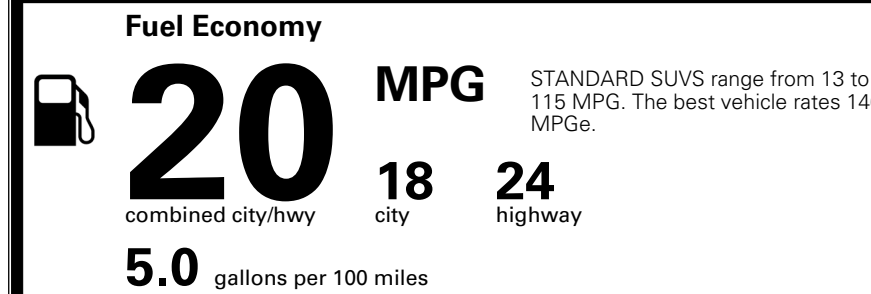

\$ 1,545.00

\$ 49,805.00

EPA DOT Fuel Economy and Environment

Gasoline Vehicle

You spend \$3,500 more in fuel costs over 5 years compared to the average new vehicle.

Annual fuel cost \$2,300

Actual results will vary for many reasons, including driving conditions and how you drive and maintain your vehicle. The average new vehicle gets 29 MPG and costs \$8,000 to fuel over 5 years. Cost estimates are based on 15,000 miles per year at \$ 3.10 per gallon. MPGe is miles per gasoline gallon equivalent. Vehicle emissions are a significant cause of climate change and smog.