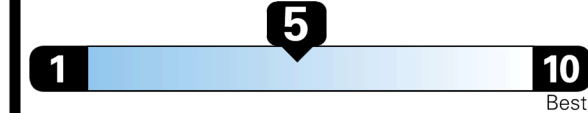

Fuel Economy & Greenhouse Gas Rating (tailpipe only)

This vehicle emits 317 grams CO₂ per mile. The best emits 0 grams per mile (tailpipe only). Producing and distributing fuel also create emissions; learn more at fueleconomy.gov.