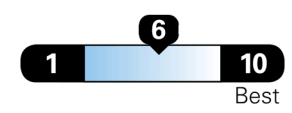

Smog Rating (tailpipe only)

Actual results will vary for many reasons, including driving conditions and how you drive and maintain your vehicle. The average new vehicle gets 29 MPG and costs $8,500 to fuel over 5 years. Cost estimates are based on 15,000 miles per year at $ 3.30 per gallon. MPGe is miles per gasoline gallon equivalent. Vehicle emissions are a significant cause of climate change and smog.

fueleconomy.gov

Calculate personalized estimates and compare vehicles