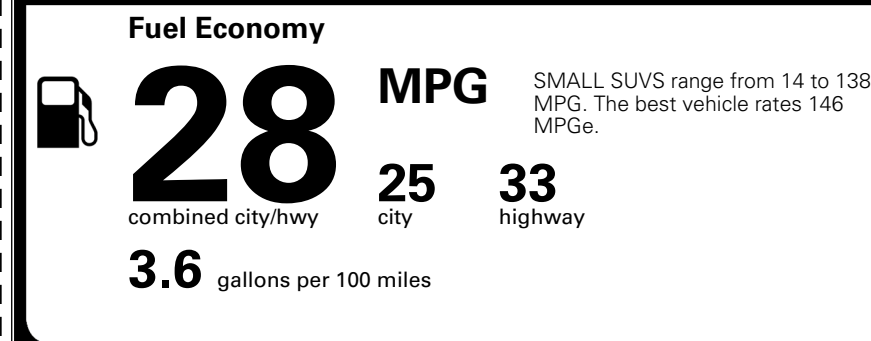

EPA DOT Fuel Economy and Environment

Gasoline Vehicle

You spend $250 more in fuel costs over 5 years compared to the average new vehicle.

Annual fuel cost $1,750