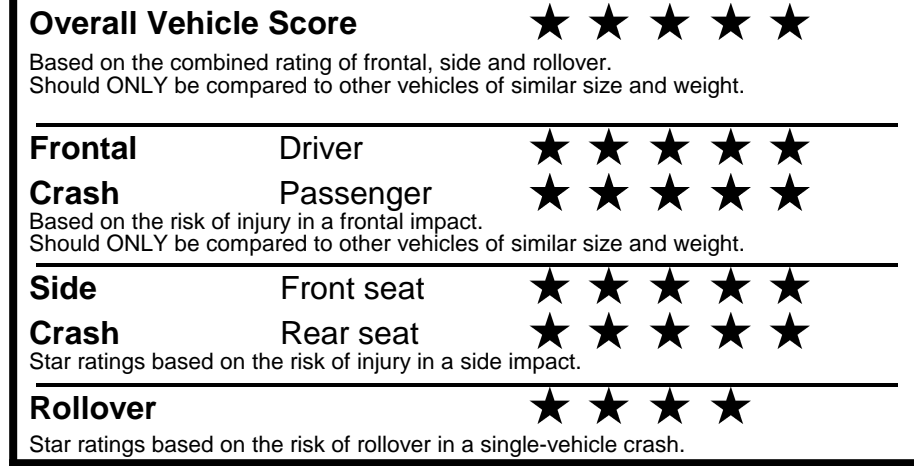

fueleconomy.gov
Calculate personalized estimates and compare vehicles

GOVERNMENT 5-STAR SAFETY RATINGS

Star ratings range from 1 to 5 stars (★★★★★) with 5 being the highest.
Source: National Highway Traffic Safety Administration (NHTSA).
www.safercar.gov or 1-888-327-4236