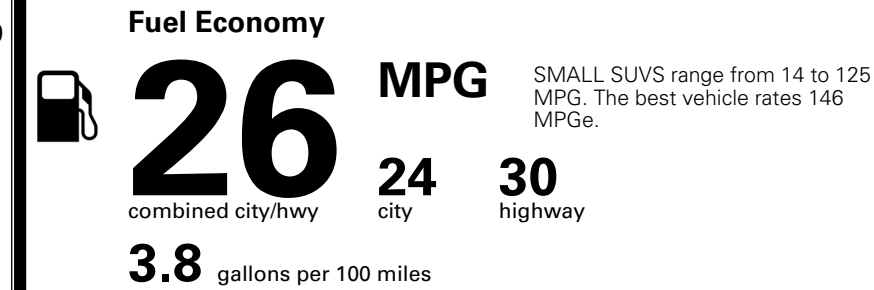

\$220.00

MSRP INCLUDING OPTIONS

\$ 30,810.00

INLAND FREIGHT AND HANDLING

\$ 1,495.00

TOTAL MANUFACTURER'S SUGGESTED RETAIL PRICE ▶

\$ 32,305.00

*Additional terms and conditions apply.
 **Kia Connect may be currently unavailable for some Model Year 2022 and newer vehicles sold or purchased in Massachusetts; please see owners.kia.com for more information.
 NOTE: When you purchase this vehicle, Kia America, Inc. collects personal information you provide to the dealership. For information on our collection and use of personal information and your rights, please see our Privacy Policy on www.kia.com.

TOTAL ADDITIONAL WEIGHT: 4.4

EPA DOT Fuel Economy and Environment

Gasoline Vehicle

You spend \$1,000 more in fuel costs over 5 years compared to the average new vehicle.

Annual fuel cost \$1,900

Actual results will vary for many reasons, including driving conditions and how you drive and maintain your vehicle. The average new vehicle gets 29 MPG and costs \$8,500 to fuel over 5 years. Cost estimates are based on 15,000 miles per year at \$ 3.30 per gallon. MPGe is miles per gasoline gallon equivalent. Vehicle emissions are a significant cause of climate change and smog.